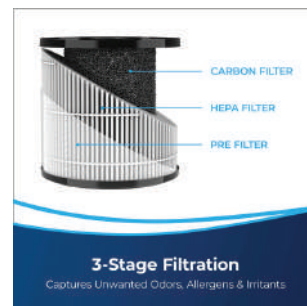

3-Stage Filtration